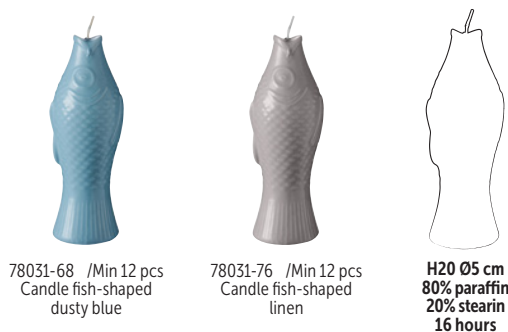

CANDLE SHARPENER AND DECORATIVE SHAPED CANDLES