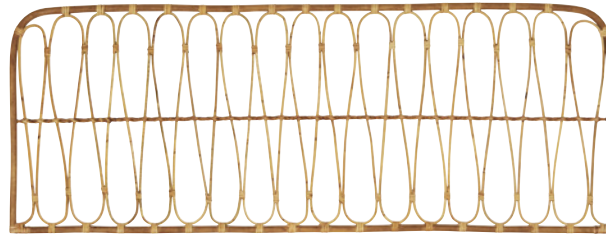

RATTAN furniture

Rattan is known for its unique combination of flexibility and strength. It is a solid material, not hollow, which makes it ideal for creating furniture that is both durable and easily shaped.

Rattan furniture is best suited for indoor use, though it can also be used in covered outdoor areas. Maintenance is minimal – a simple wipe with a damp cloth is all that is needed to preserve its beautiful, natural appearance.

38034-14 /Min 2 pcs
Headboard
rattan
W2 H60 L160 cm