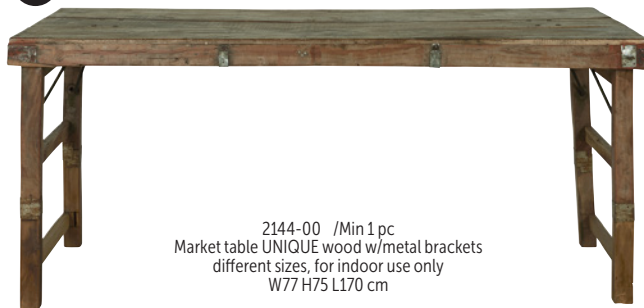

2144-00 /Min 1 pc
Market table UNIQUE wood w/metal brackets
different sizes, for indoor use only
W77 H75 L170 cm

unique