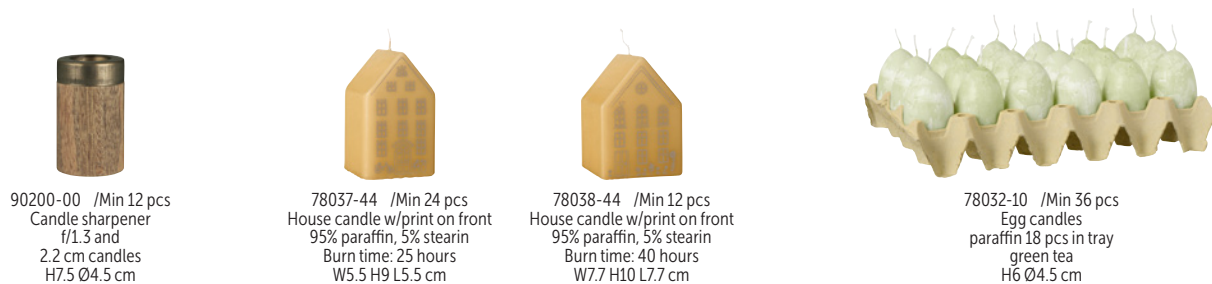

78013-76 /Min 6 pcs
Church candle rustic
linen

TAPER CANDLES WITH DELICATE PRINT

CANDLE SHARPENER AND DECORATIVE SHAPED CANDLES

MUGS | PITCHERS | GLASSES | BOWLS | TRAYS | PLATES | CUTLERY | KITCHEN UTENSILS
THERMOS | TEXTILES | NAPKINS | TABLESETTING DETAILS | DUNES | MYNTE