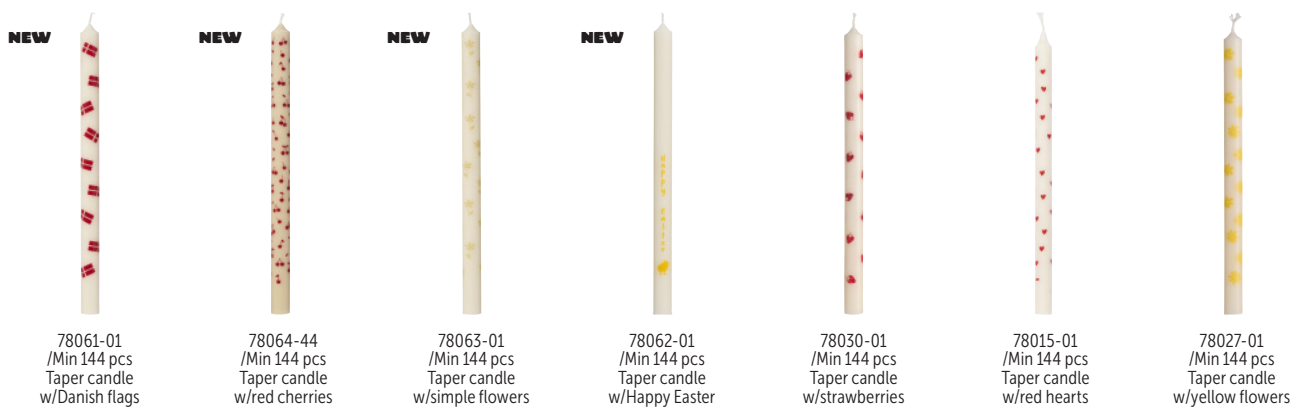

TAPER CANDLES WITH DELICATE PRINT